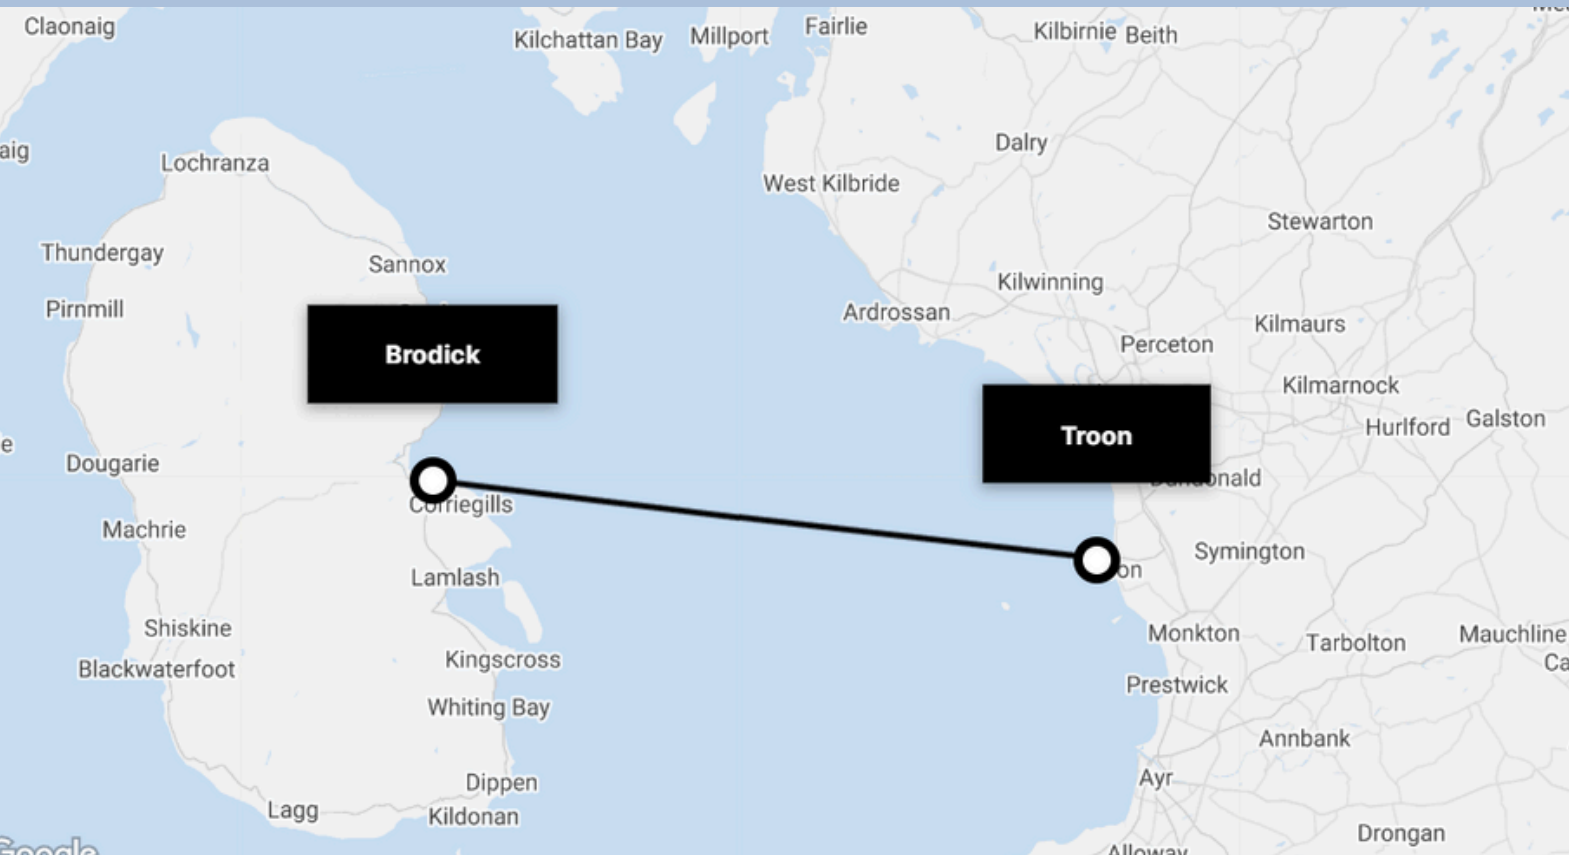

©Andrew Milligan - PA Wire

ARRAN FERRY TRAVEL GUIDE

ARRAN
THE ISLAND

FERRY TIMETABLE

FROM THE 13TH OF JANUARY - 27TH MARCH. THE ARRAN SERVICES TO BRODICK WILL OPERATE TO/FROM TROON ONLY FOR THE REMAINDER OF THE WINTER TIMETABLE WITH MV GLEN SANNOX AND MV ALFRED.

@CALMAC WEBSITE

GS

MV GLEN SANNOX

A

MV ALFRED

PASSAGE TIME BETWEEN TROON - BRODICK IS 1 HOUR AND 20 MINUTES, WHICH IS 25 MINUTES LONGER THAN ARDROSSAN - BRODICK WHICH IS 55 MINUTES.

CHECK-IN: 30 MINUTES FOR VEHICLES AND 20 MINUTES (TROON) AND 10 MINUTES (BRODICK) FOR FOOT PASSENGERS PRIOR TO DEPARTURE. LATE CHECK IN MAY RESULT IN SPACE BEING REALLOCATED OR VEHICLES BEING REFUSED CARRIAGE.

<https://www.calmac.co.uk/en-gb/route-information/troon-brodick/#/>

ALTERNATIVE ROUTE - LOCHRANZA

AN ALTERNATIVE ROUTE OF TARBERT/CLOANAIG - LOCHRANZA IS ALSO AVAILABLE AT THE NORTHEAST END OF THE ISLAND. THE WINTER TIMETABLE OPERATES FROM 21 OCTOBER - 27 MARCH