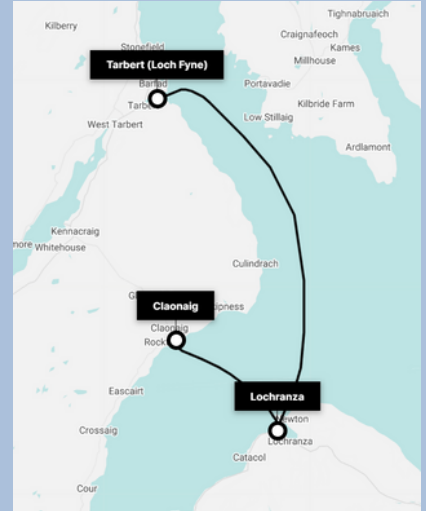

CLOANAIG - LOCHRANZA IS AN UNBOOKABLE TURN UP AND GO SERVICE ALTHOUGH TICKETS CAN BE PURCHASED FOR THE ROUTE PRIOR TO BOARDING (THESE TICKETS DO NOT ACT AS A RESERVATION).

HOWEVER, TARBET - LOCHRANZA REQUIRES PASSENGER AND VEHICLE RESERVATIONS.

CHECK-IN: 10 MINUTES PRIOR TO DEPARTURE FOR VEHICLES AND FOOT PASSENGERS. LATE CHECK-IN MAY RESULT IN YOUR VEHICLE BEING REFUSED CARRIAGE.

IN LOCHRANZA CONNECT WITH THE LOCAL BUS SERVICES, JUST 10 METRES FROM THE SLIPWAY. TIMETABLE CAN BE FOUND ON THE STAGECOACH WEBSITE.

CLOANAIG - LOCHRANZA CROSSING TIME 30MINS
 TARBERT - LOCHRANZA CROSSING TIME 1HR 30MINS

@CALMAC WEBSITE

MV CATRIONA

@CALMAC WEBSITE

CLOANAIG - LOCHRANZA

CLOANAIG - LOCHRANZA

MONDAY - SATURDAY	CLOANAIG DEPART	LOCHRANZA ARRIVE	LOCHRANZA DEPART	CLOANAIG ARRIVE
	-	-	1045	1115
	1120	1150	1200	1230
	1235	1305	1315	1345
	1350	1420	-	-

CLOANAIG - LOCHRANZA

SUNDAY	CLOANAIG DEPART	LOCHRANZA ARRIVE	LOCHRANZA DEPART	CLOANAIG ARRIVE
	-	-	1200	1230
	1235	1305	1315	1345
	1350	1420	-	-

CONNECTIONS: CHECK TRAVEL LINE SCOTLAND FOR CONNECTING BUS SERVICES OR CALL A LOCAL TAXI SERVICE, PEP CARS 01880 730 369.